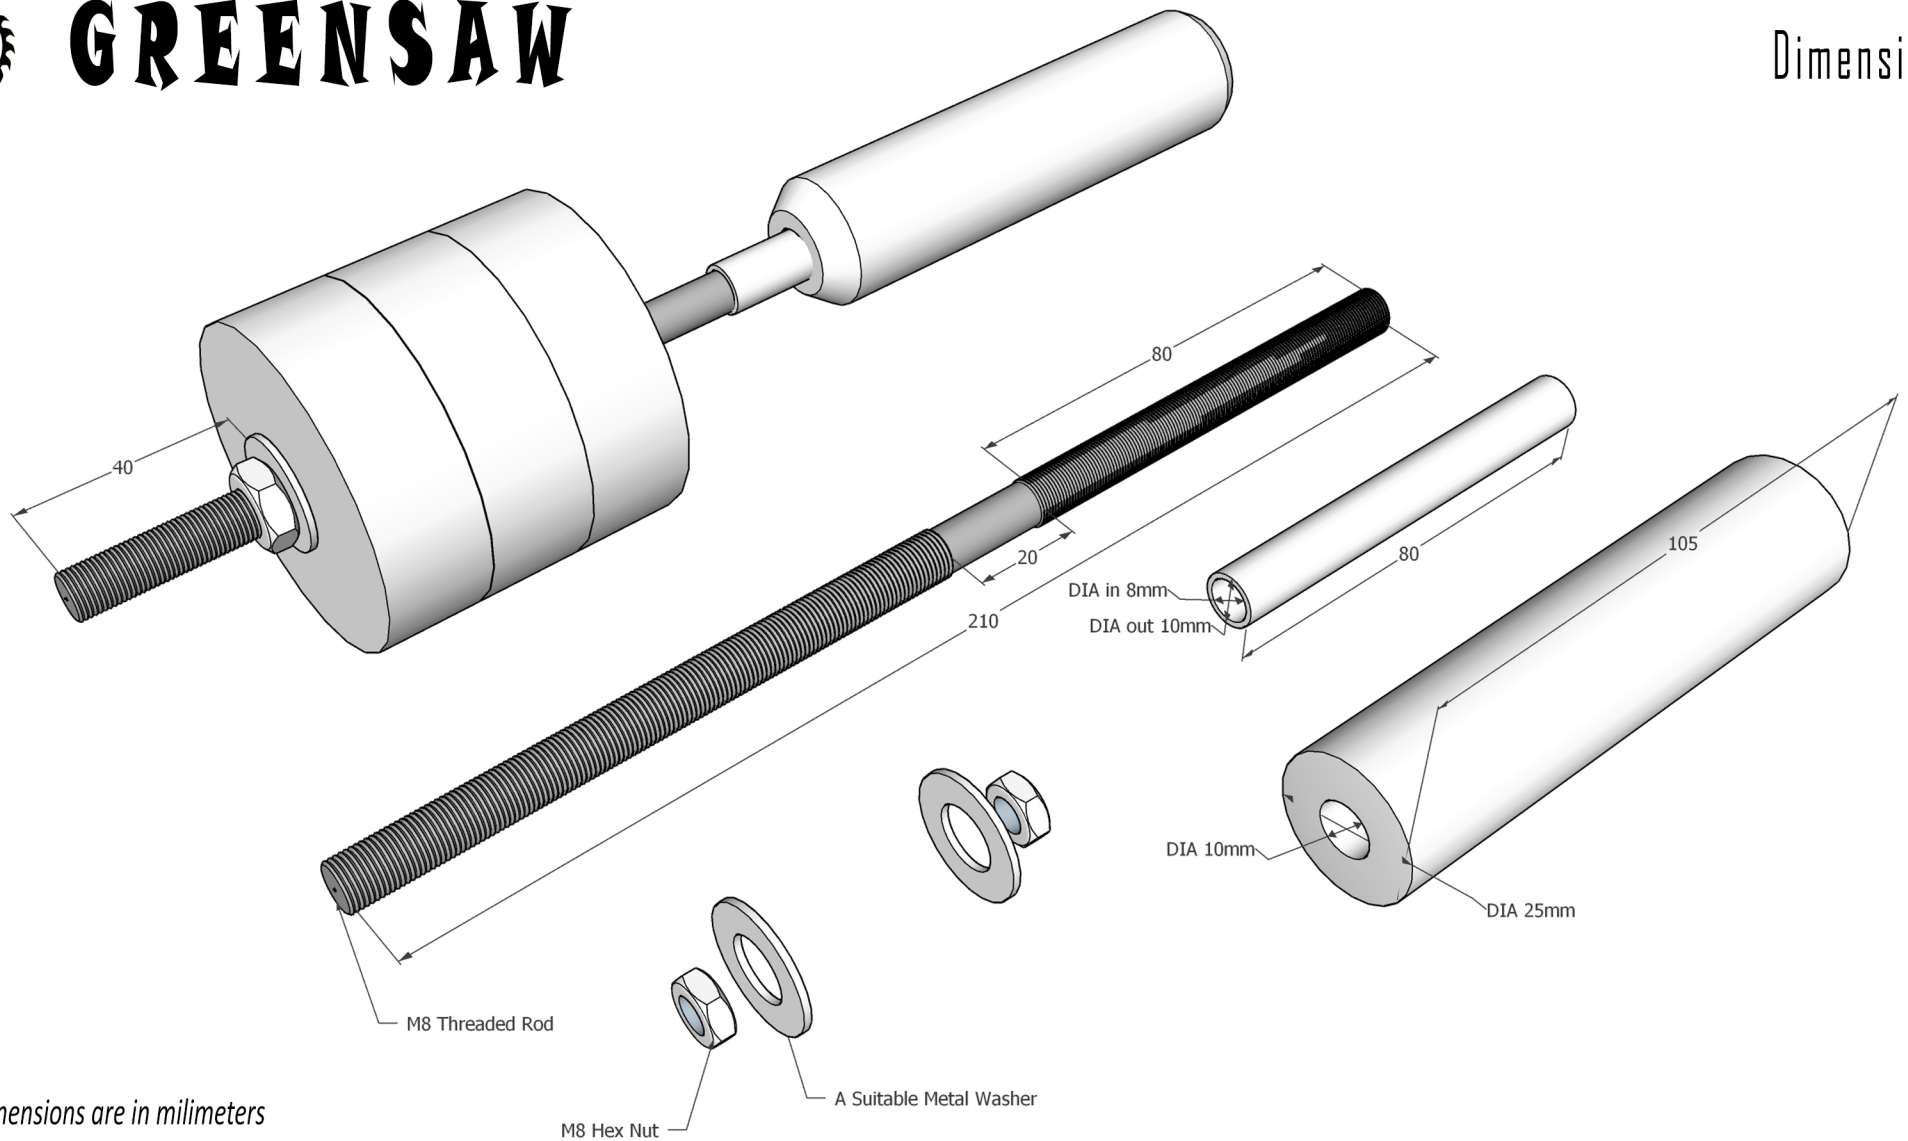

GREENSAW

Dimensions

All Dimensions are in millimeters

SPINDLE DRUM SANDER for DRILL

Making Video : <https://www.youtube.com/c/greensaw>

Downloaded from www.greensawdiy.com

Instagram : https://www.instagram.com/greensaw_diy/